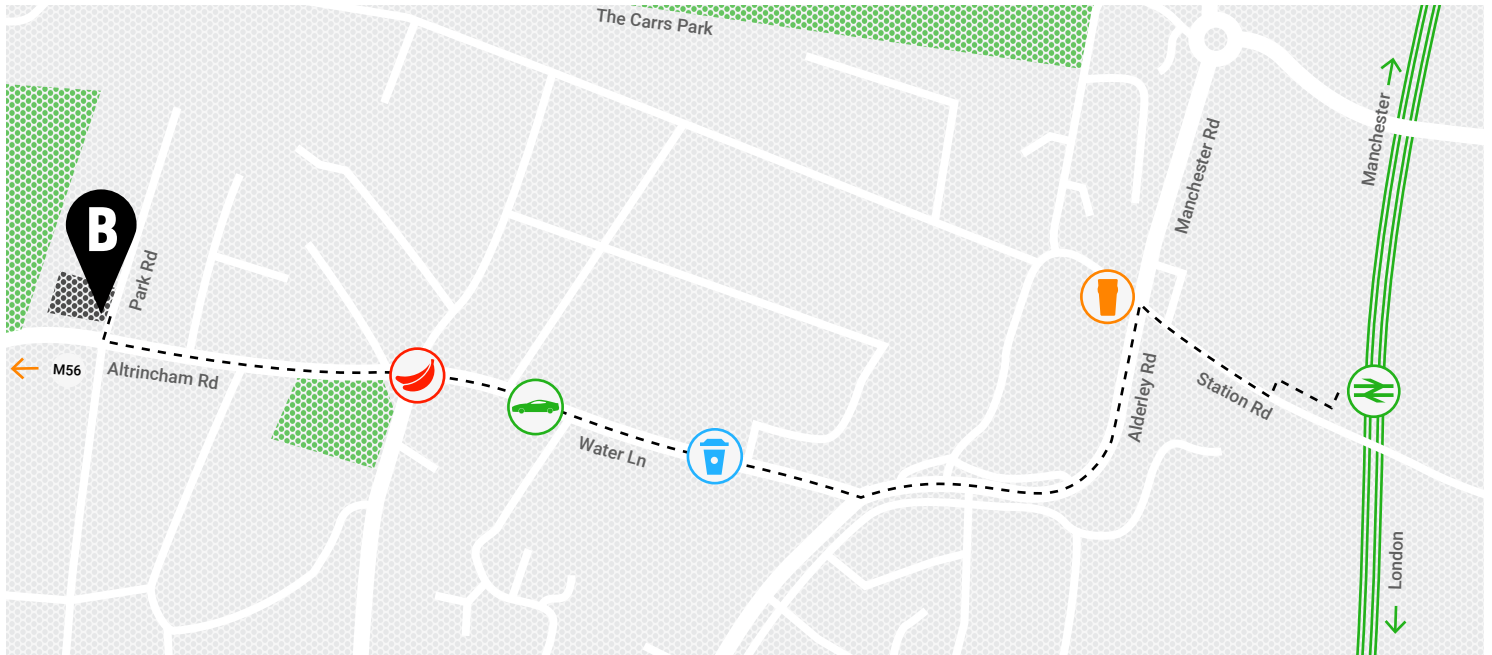

If you get the train

Address:

Park House
72 Park Road
Wilmslow
Cheshire
SK9 5BT

It's your stop, get off the train

Walk up towards Brew House & Kitchen (our local)
It would be rude not to have a pint

Wake up and smell the coffee! Grab a flat white from Rise

Pass the Aston Martin showroom, keep dreaming

Grab a bite to eat at Chilli Banana.
We'd recommend the Gung Pow

Meet the team